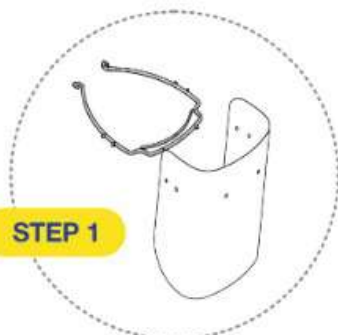

FACEPRO^{LIGHT}

OPTICALLY CLEAR & LIGHT WEIGHT FACE SHIELD

- Can be comfortably used for long hours due to its light weight
- Ergonomically designed after due consultation with doctors
- Replaceable and reusable antifog food-grade PET Visor
- Covers forehead, eyes, nose, and neck for better protection
- Assembles easily within seconds

**For immediate deliveries
contact**

Kushal Bheda

☎ +91 9619171838

📞 +91 9653617475

Paresh Bheda

☎ +91 9821330704

📧 covid19@protosystech.com

STEP 1

STEP 2

Adjust & Press Fit the sheet on plastic frame

Address

143, Shanti Industrial Estate, Sarojini Naidu Road, Mulund (W), Mumbai - 400080. Maharashtra. India